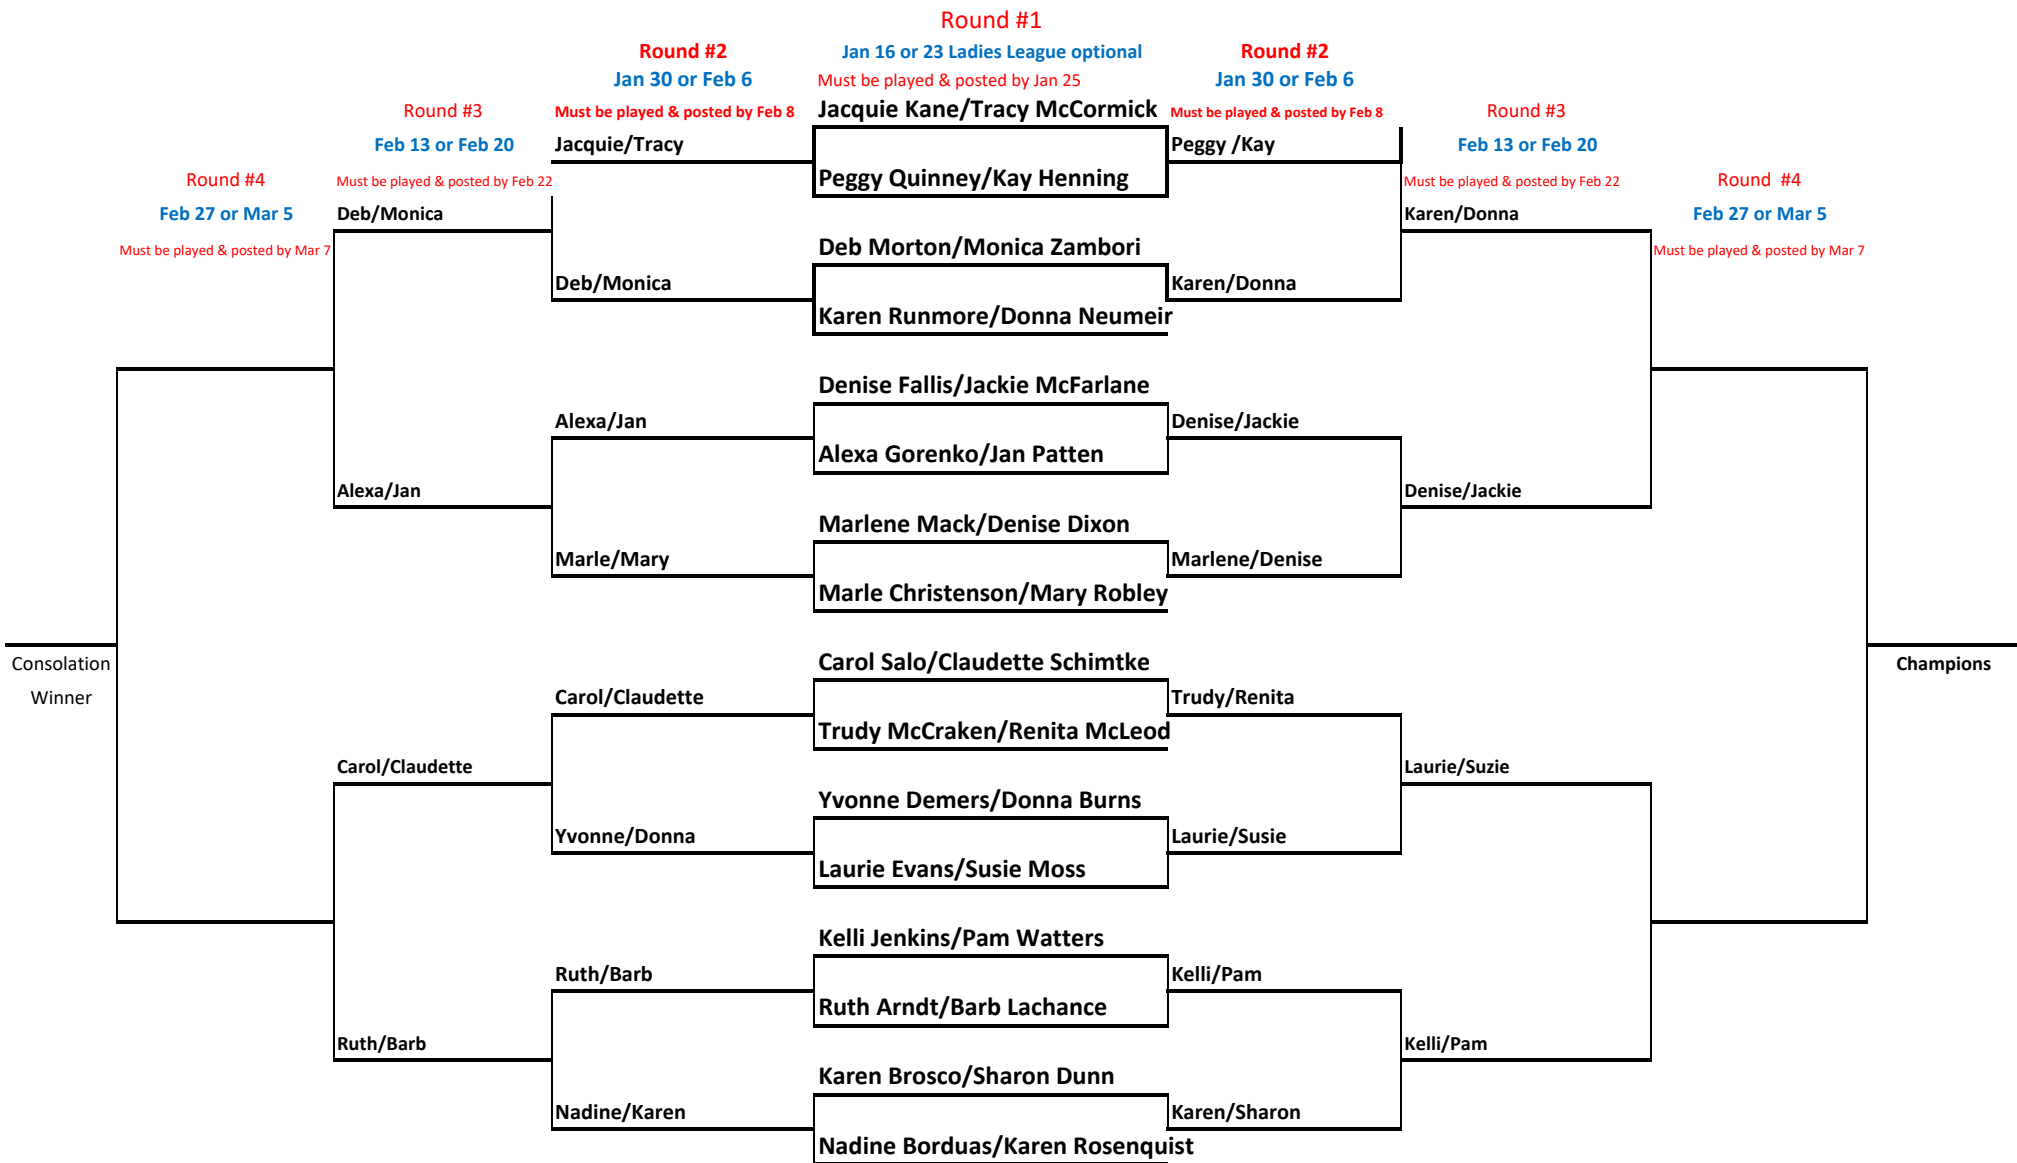

# View Point Ladies Match Play Draw 2024

Begins Jan 16 and ends Mar 8, 2024

- Games may be played on Ladies Day
- Matches played on ladies day must be registered by noon on the Friday prior to the Tuesday
- Players must be registered in the Ladies 18 Hole League and must have a handicap posted by View Point
- When registering to play your Match game during league, indicate **(Match Play)** in brackets behind your last name
- Any questions please contact: Donna Neumeier (Unit 1552) [dneumeier@hotmail.ca](mailto:dneumeier@hotmail.ca) 306.460.7973  
Sheila Spence (Unit 4822) [s.spence@sasktel.net](mailto:s.spence@sasktel.net) 306.222.0517
- It would be appreciated if teams could notify Sheila Spence with the outcome of your matches for posting purposes as well as updating the draw in the ladies bathroom.