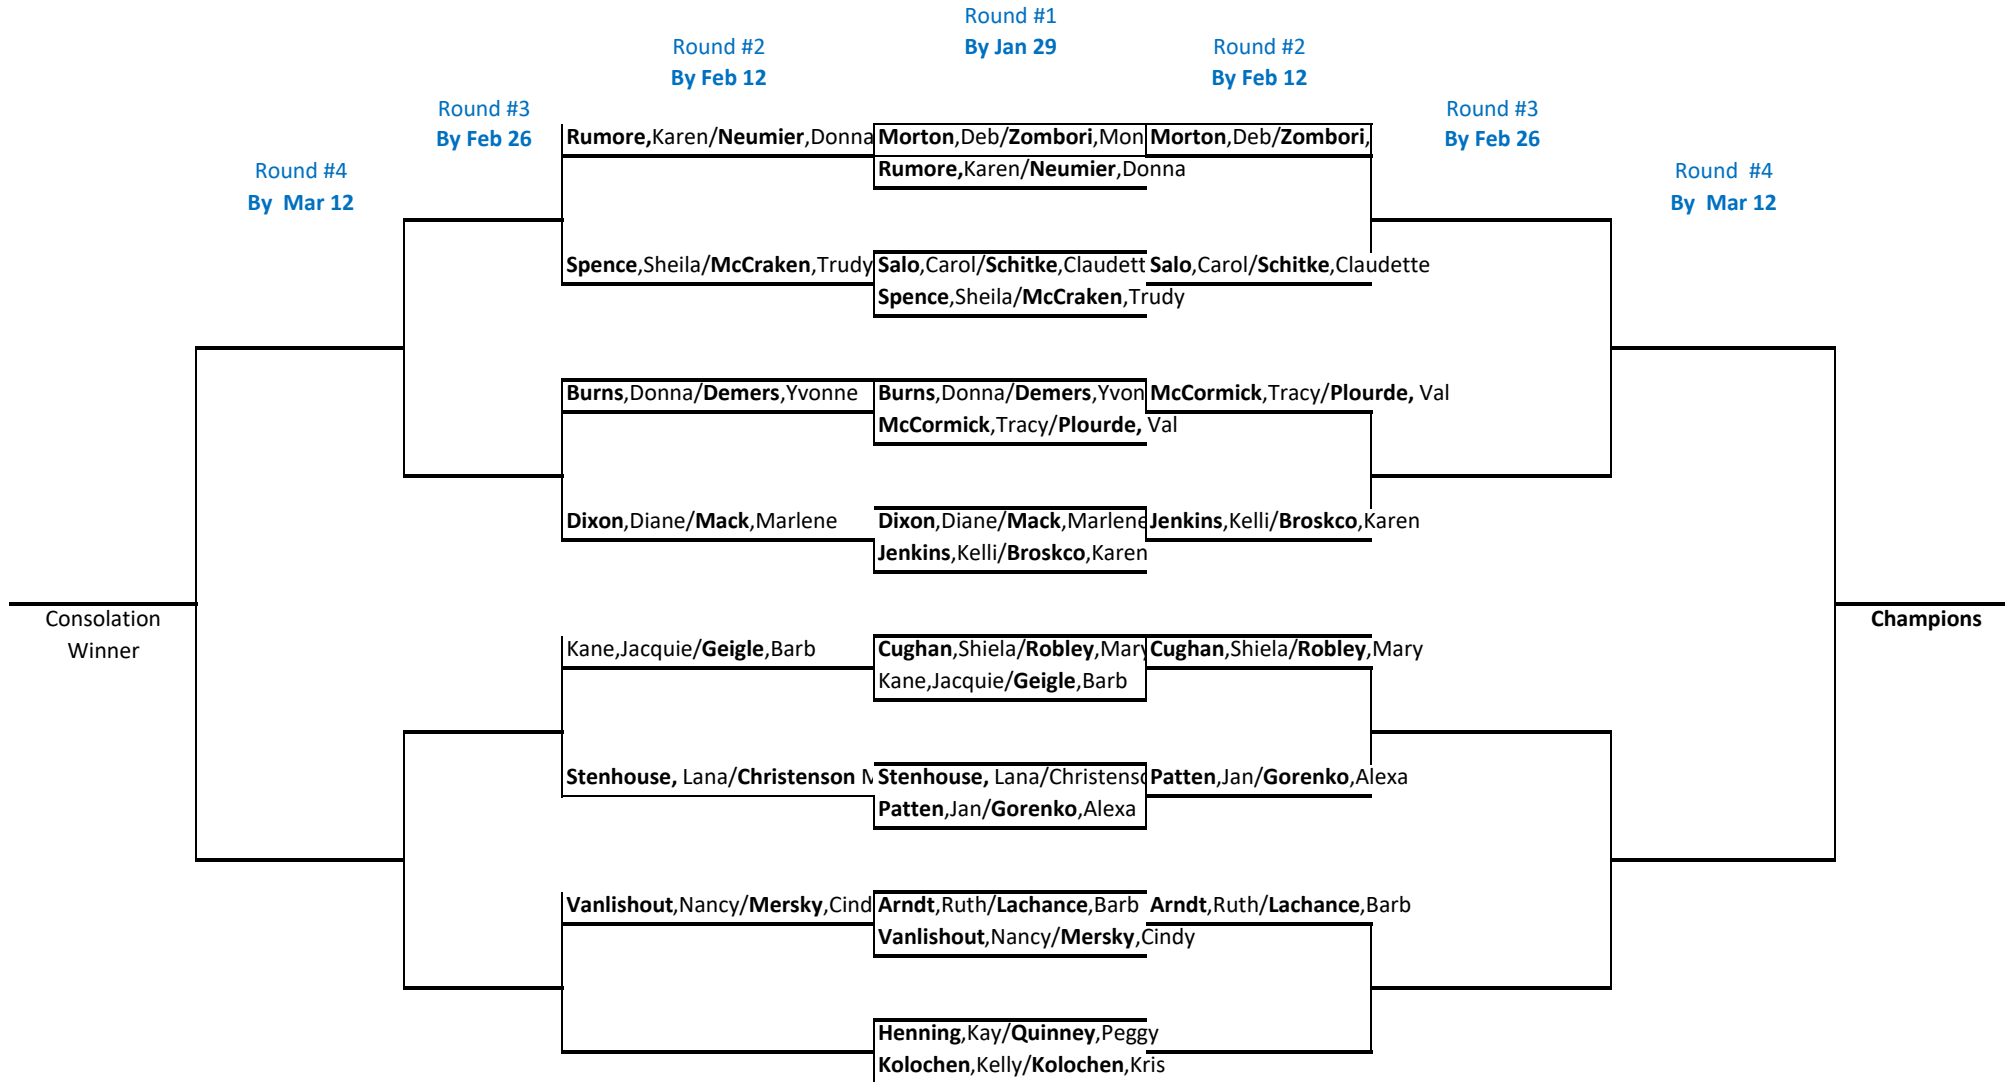

View Point Ladies Match Play Draw 2023

1. Please make your own arrangements for each match play game
2. Match play games are to be scheduled on any day other than Ladies Day
3. Have fun ladies!!!!
4. Any questions please contact: